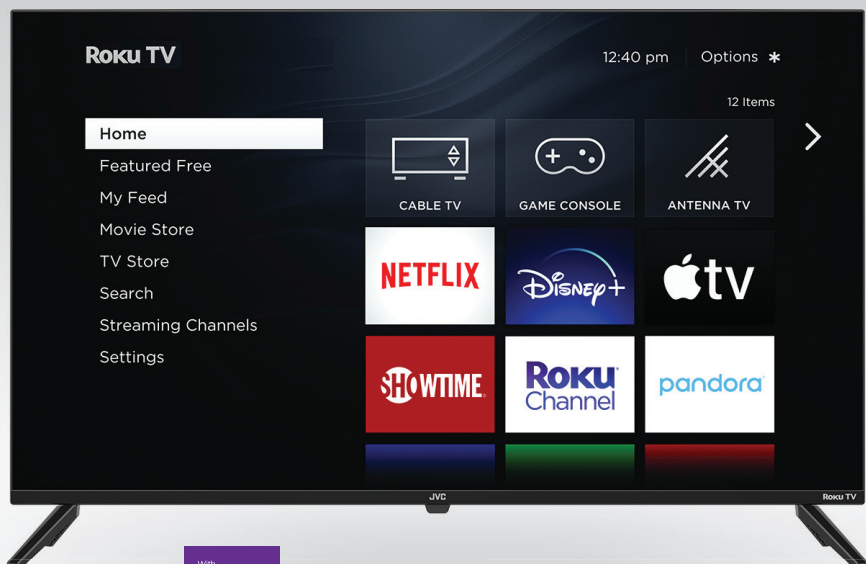

JVCPREMIER
series

43 Inch UHD Roku DLED TV

LT-43MAW635**NETFLIX**

43" 4K HDR TV

Powered by Roku TV

PREMIER Series combines Edge-to-Edge View Design, 4K HDR Picture quality, and the most advanced Smart TV system ever; Roku TV built-in.

Roku Features

500,000+ Movies & TV Episodes*
Search Across Live & Streaming Channels
Simple Home Screen

*Payment required for some channels and Content

KEY FEATURES

- 43" screen (measured diagonally) with 16:9 aspect ratio
- 3840 x 2160 native resolution for Ultra-HD (4K) performance
- Smart TV: Roku TV
- Edge-to-Edge Viewing
- Built-in Wireless
- 3 HDMI® inputs for true digital connections
- HDR10, HLG
- Dolby Digital Plus
- High brightness provides a vivid and brilliant picture
- USB (Media Player and Live TV Pause)
- Full-function remote control

UPC: 046838502507

SPECIFICATIONS

Screen Aspect Ratio:	16:9
Resolution:	3840 (H) x 2160 (V)
Screen Refresh Rate:	60Hz
Contrast Ratio:	5000:1
Brightness:	250 cd/m ²
Response Time:	9.5 ms
Viewing Angle:	160° X 150°

Terminals

Analog & Digital TV Tuner:	x1
Composite Video Input:	x1
HDMI:	x3
RJ45:	x1
USB:	x1
Earphone:	x1
Optical Digital Output:	x1

TV Tuner:

NTSC/ATSC TV Tuner	
Audio Power Output:	8W x 2
Multi-language OSD:	Yes
Wall Mount Hole Pattern:	300mm x 300mm
Remote Control:	Yes